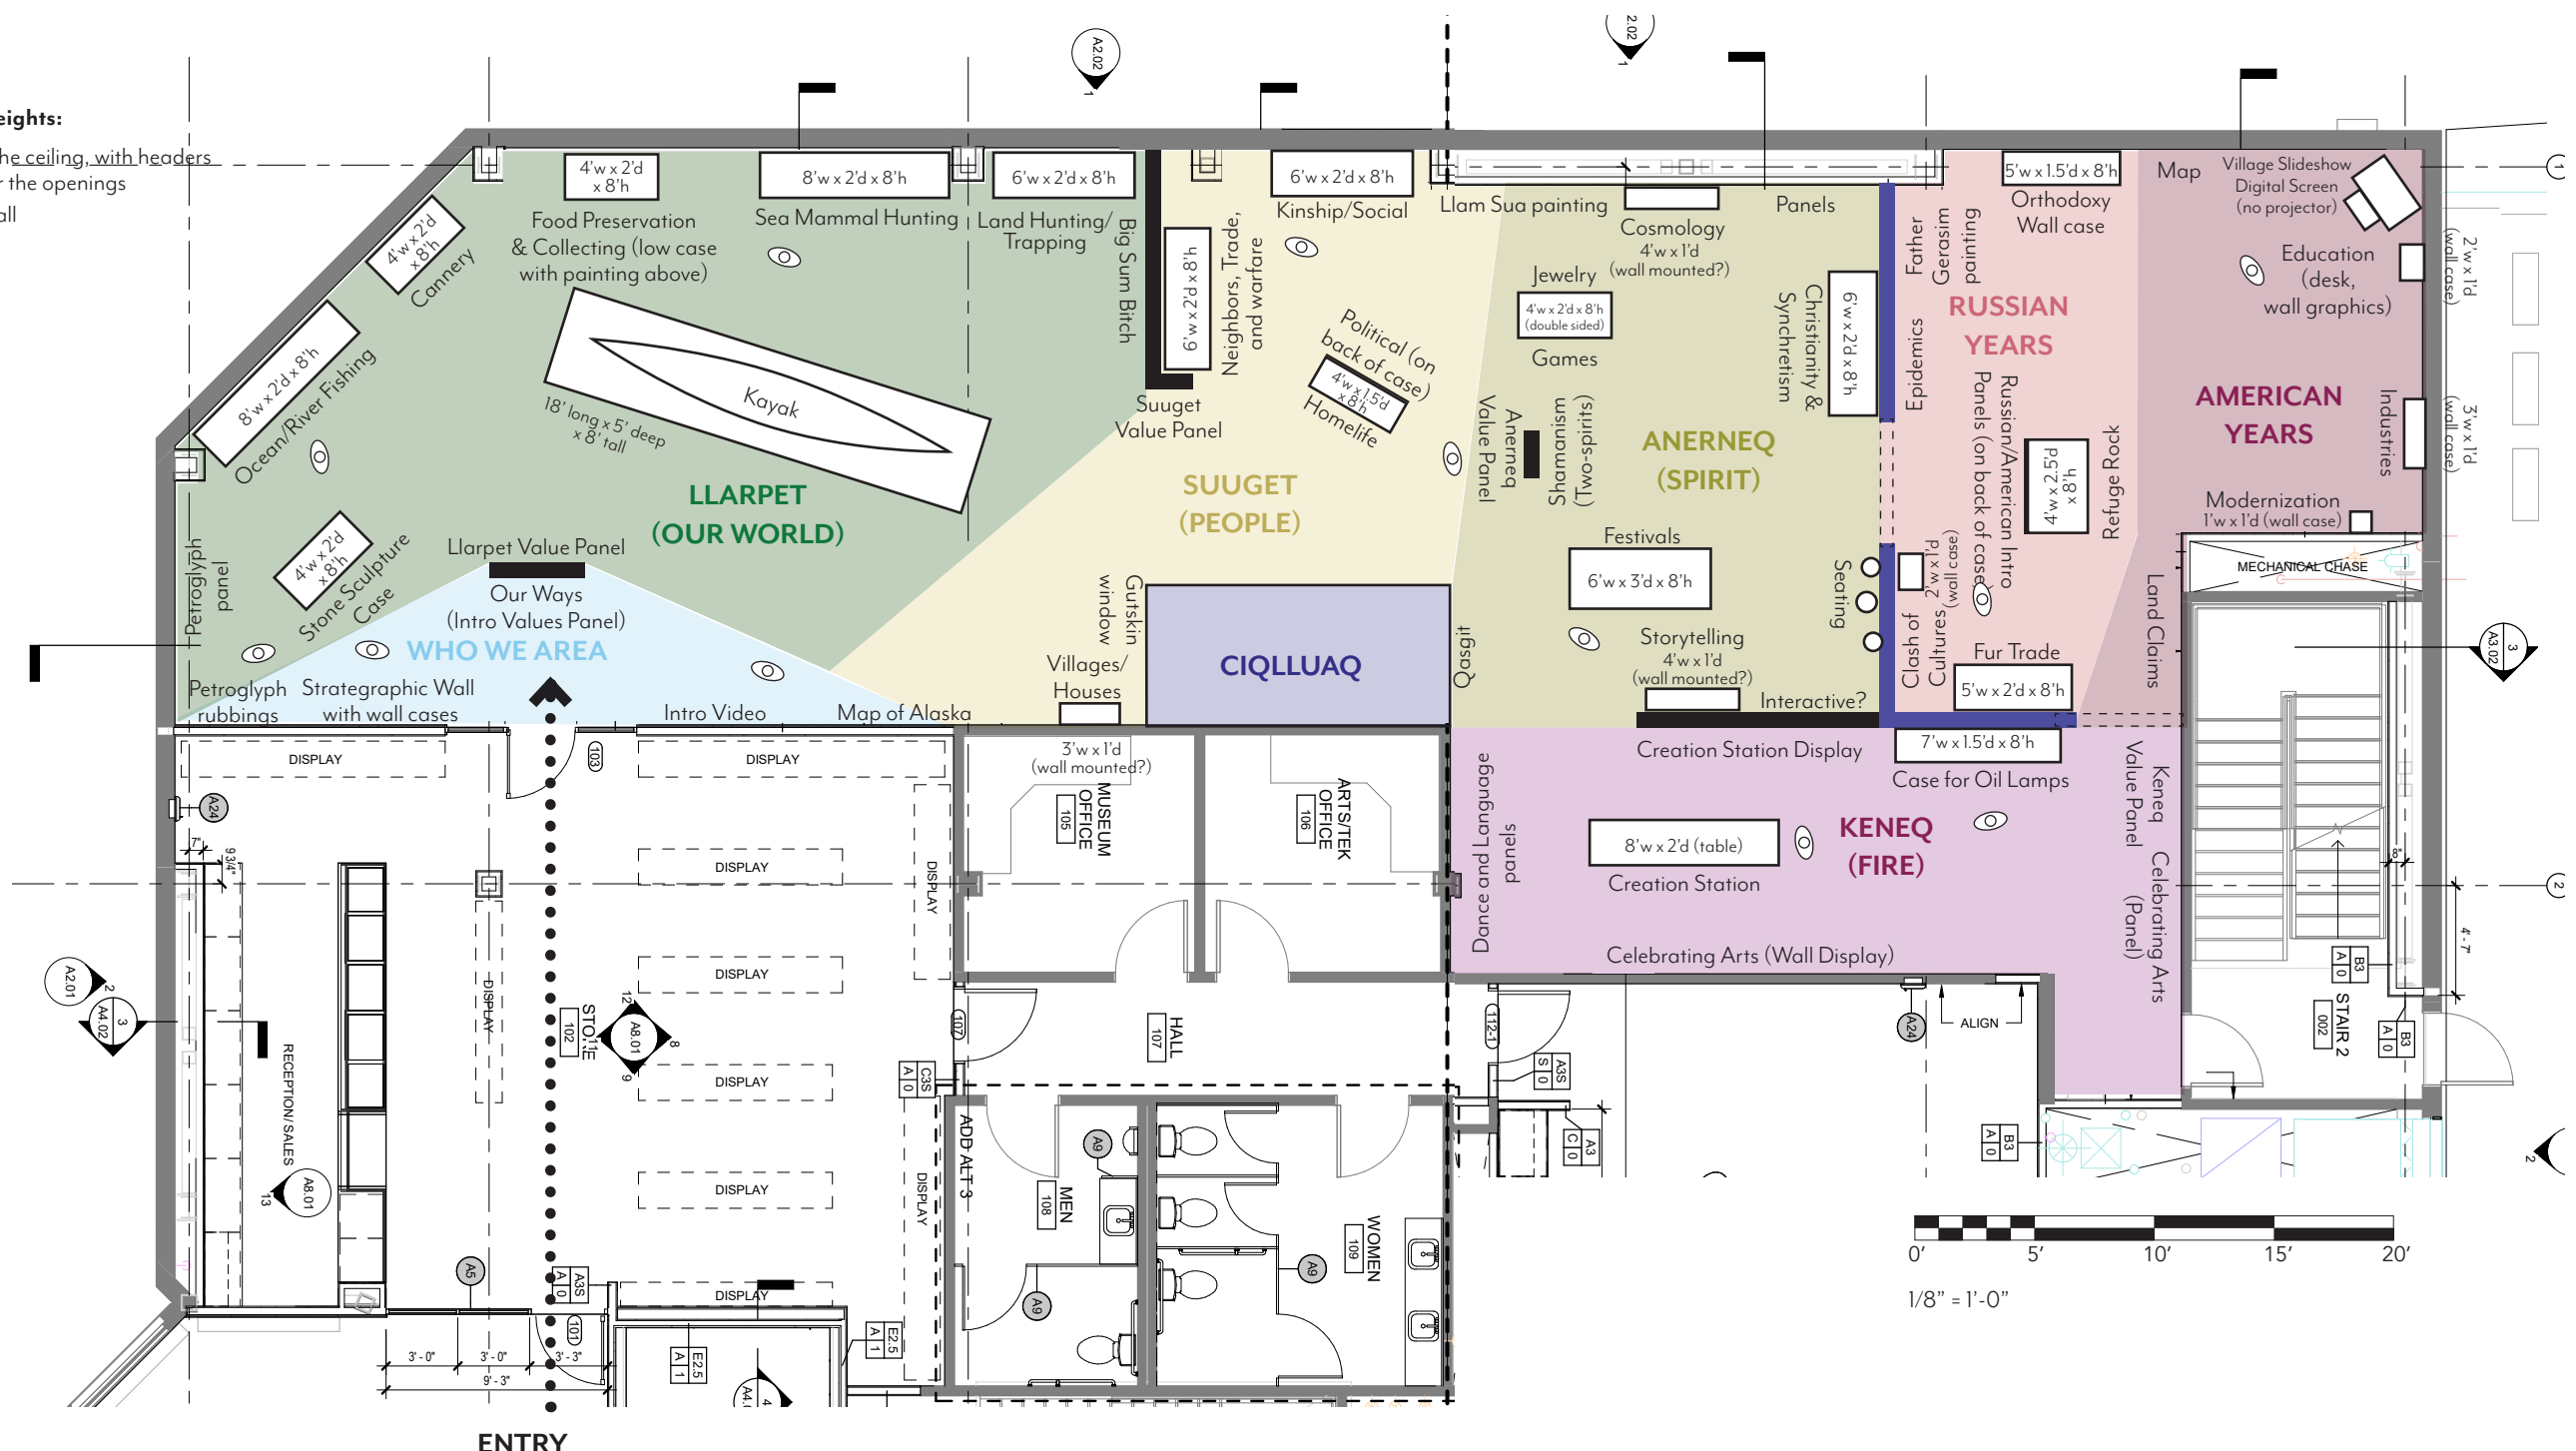

Wall Heights:

-  To the ceiling, with headers over the openings
-  9' tall

ENTRY